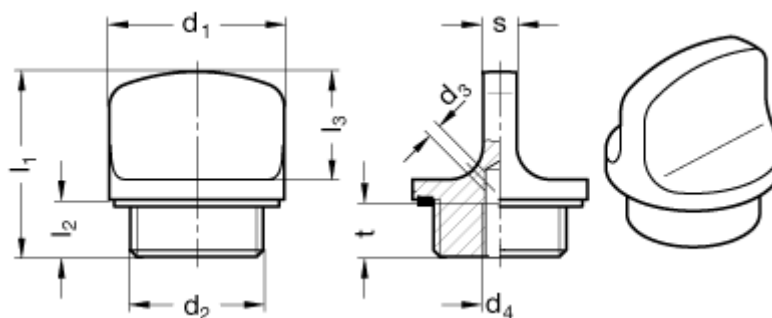

Article number: 201126515

Description: E+G Threaded plug temperatur up to 120C
GN 441-26-M20x1,5-1-SW

Measures

$d_1 = 26$

$d_2 = M 20 \times 1,5$

$d_3 = 2$

$d_4 = M 5$

$l_1 = 27,5$